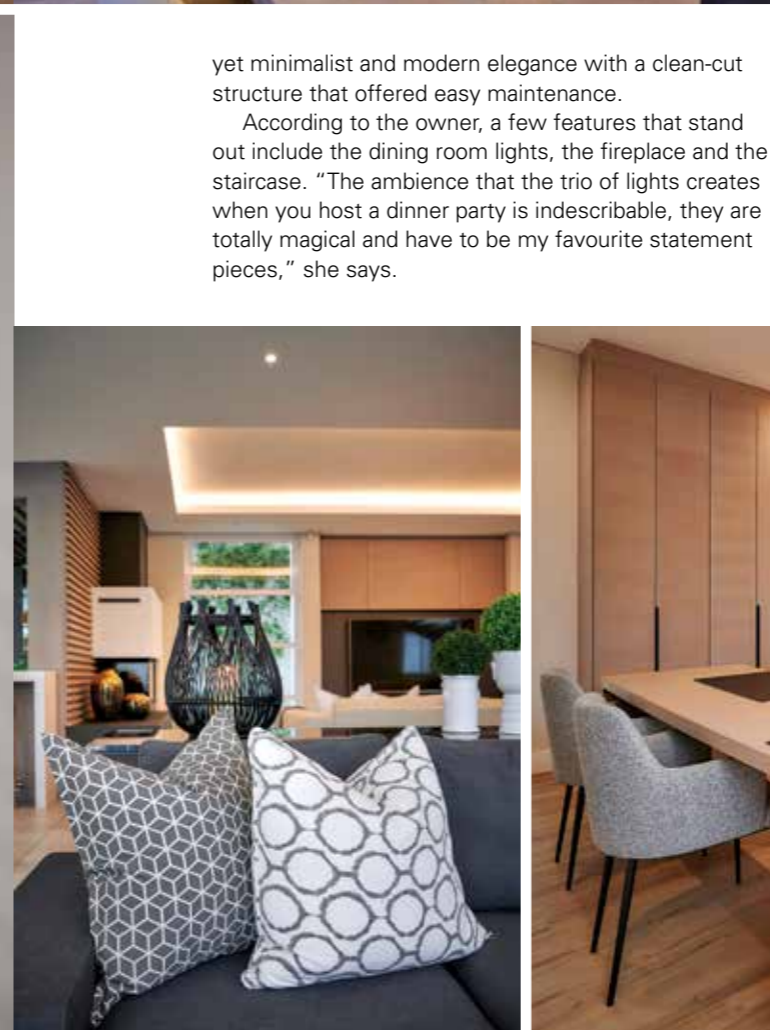

PATIO WAREHOUSE 087 825 1120

yet minimalist and modern elegance with a clean-cut structure that offered easy maintenance.

According to the owner, a few features that stand out include the dining room lights, the fireplace and the staircase. "The ambience that the trio of lights creates when you host a dinner party is indescribable, they are totally magical and have to be my favourite statement pieces," she says.