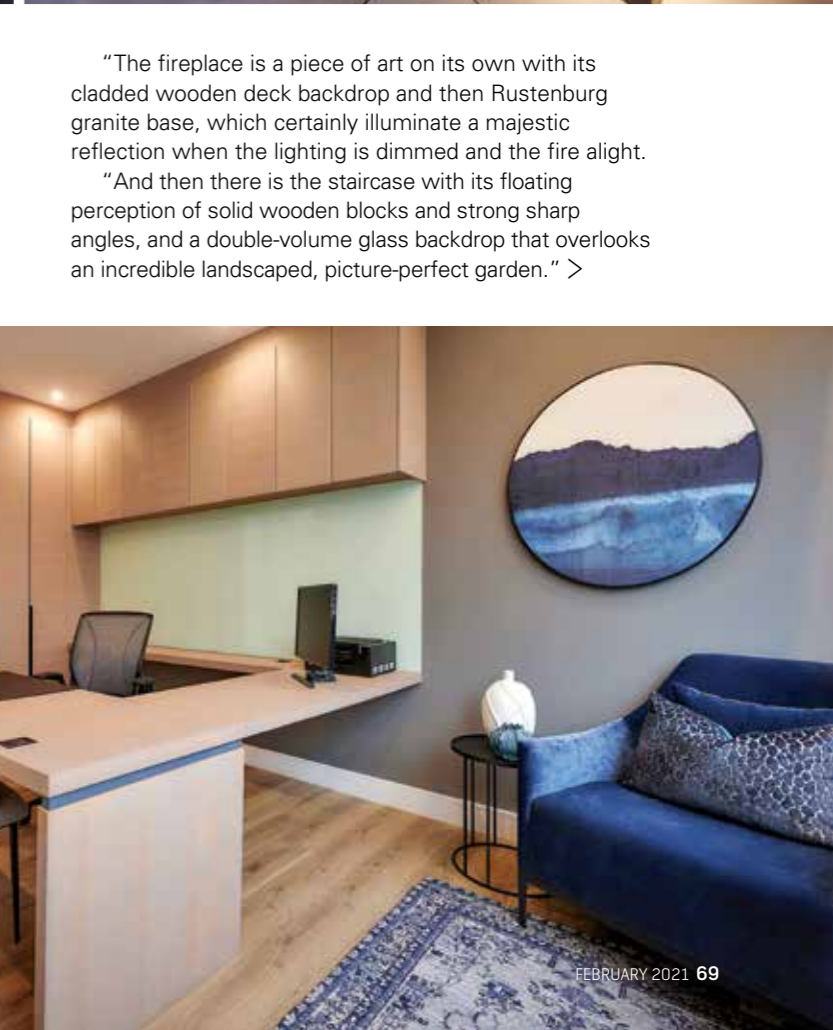

yet minimalist and modern elegance with a clean-cut structure that offered easy maintenance.

According to the owner, a few features that stand out include the dining room lights, the fireplace and the staircase. "The ambience that the trio of lights creates when you host a dinner party is indescribable, they are totally magical and have to be my favourite statement pieces," she says.

"The fireplace is a piece of art on its own with its clad wooden deck backdrop and then Rustenburg granite base, which certainly illuminate a majestic reflection when the lighting is dimmed and the fire alight.

"And then there is the staircase with its floating perception of solid wooden blocks and strong sharp angles, and a double-volume glass backdrop that overlooks an incredible landscaped, picture-perfect garden." >